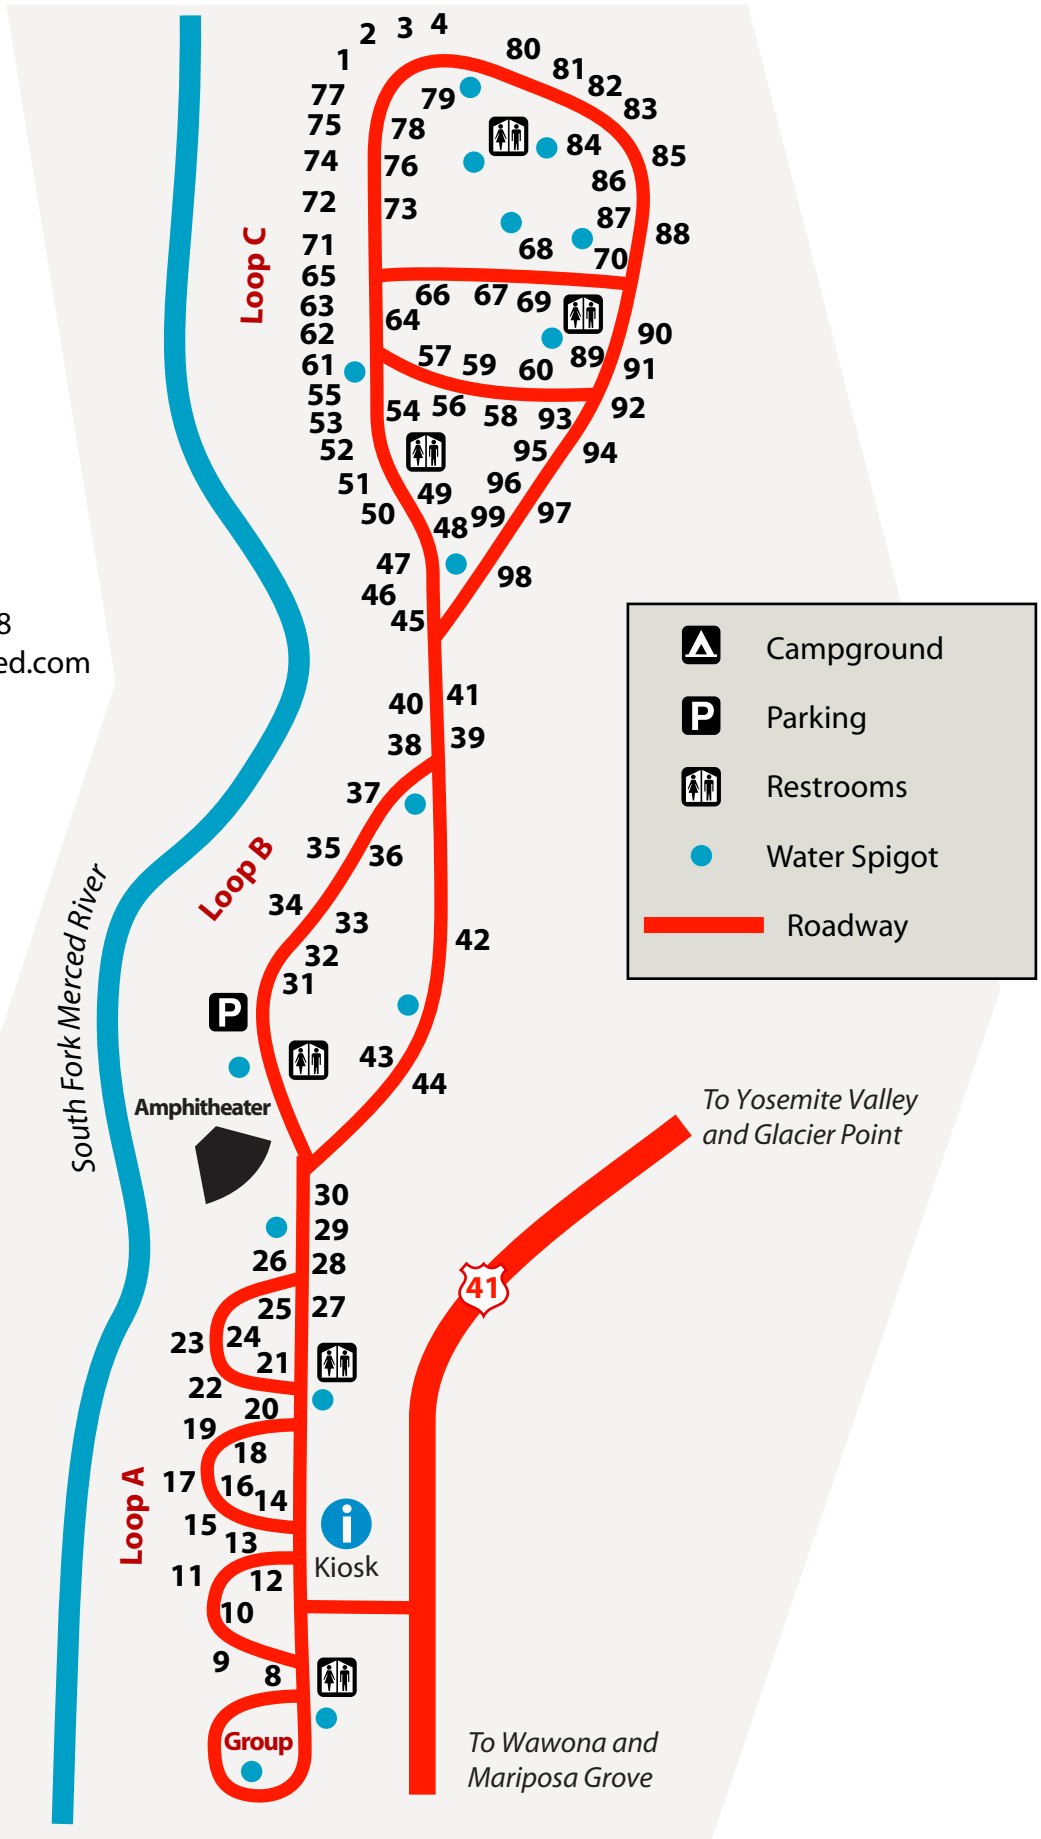

▲ Wawona Campground

© copyright 2008
www.CaliforniaRevealed.com

	Campground
	Parking
	Restrooms
	Water Spigot
	Roadway

To Yosemite Valley
and Glacier Point

To Wawona and
Mariposa Grove